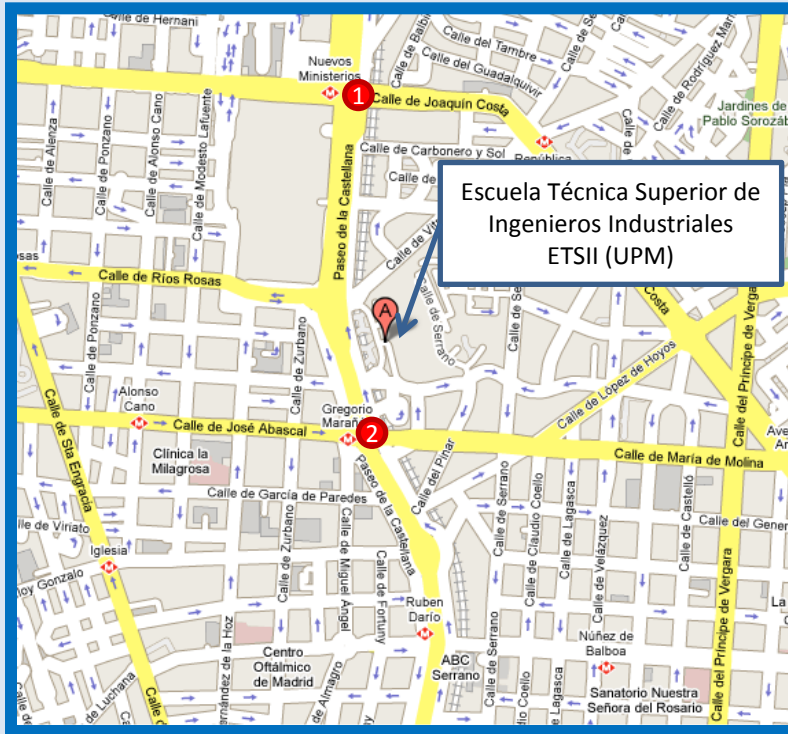

POLITÉCNICA

INDUSTRIALES
ETSII | UPM

E.T.S. Ingenieros Industriales
Universidad Politecnica de Madrid
Calle Jose Gutierrez Abascal, 2
28006 MADRID
SPAIN

www.etsii.upm.es

LOCATION (marked "A" in map)

Escuela Técnica Superior de Ingenieros Industriales.

TRANSPORT-METRO AND RAILWAYS

1 Nuevos Ministerios Metro Station: Line 8 (Nuevos Ministerios - Aeropuerto T4) and RENFE connect the capital with Barajas international airport, in 20 minutes to T4 and only 12 minutes to the other terminals (T1, T2, T3) .